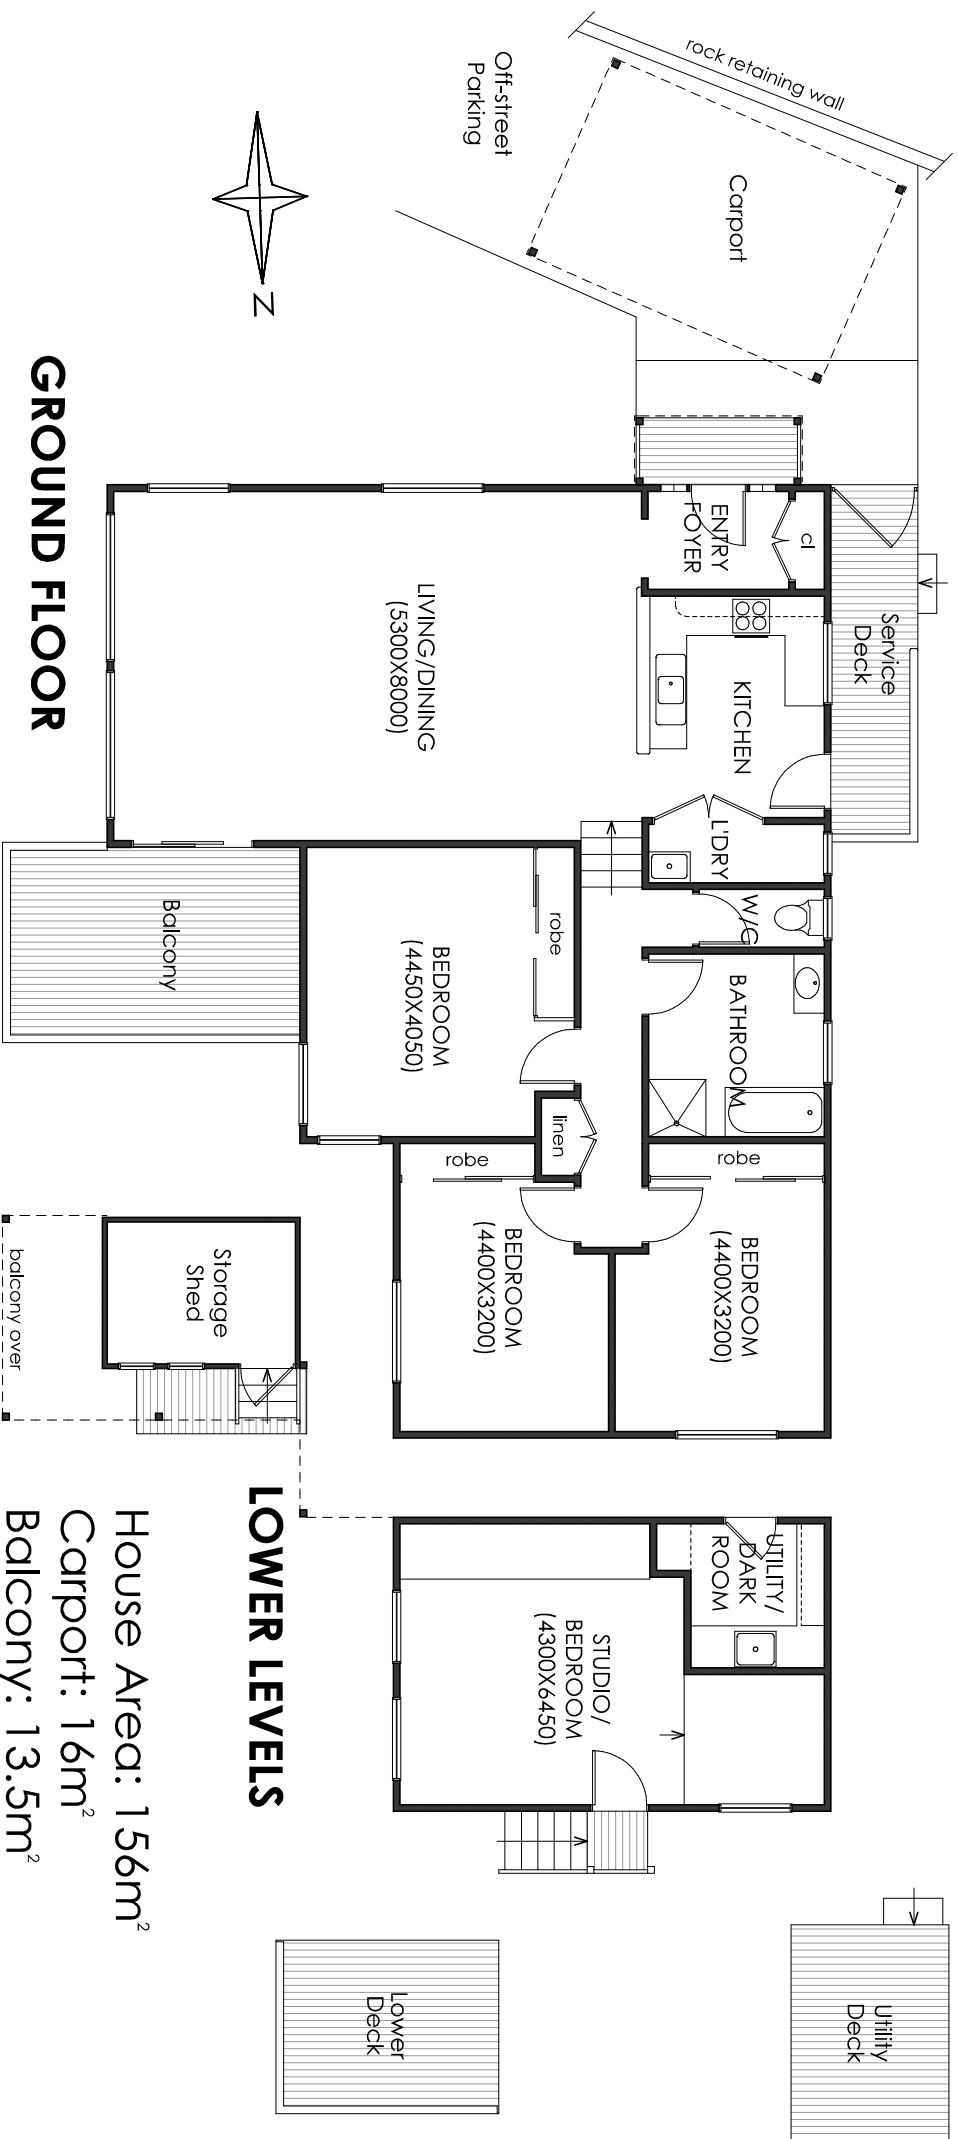

TAROONA

32 Orana Place

House Area: 156m² (16.79sq)

GROUND FLOOR

LOWER LEVELS

- House Area: 156m²
- Carport: 16m²
- Balcony: 13.5m²
- Service Deck: 7m²
- Storage Shed: 7m²
- Lower Deck: 9m²
- Utility Deck: 8m²
- Total Usable Area: 216.5m²

IMPORTANT: measurements are approximate-interest parties need to verify